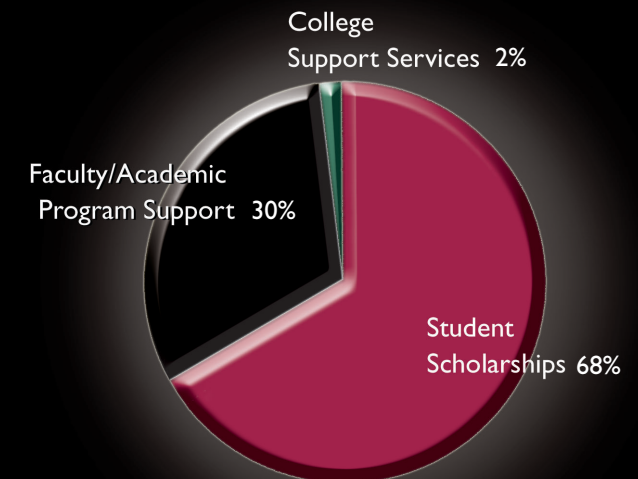

Program Support from Restricted Funds: $3,472,363

Michael W. Alderman, '80
Wellington Alford, '84
Mary Chakin Allahut, '87
Virginia Allaire, '38
Frances H. Alper, '50
Debra A. Alpert, '80
Alice Alter, '53
Iris Alter, '66
J. Richard Alter, '66
Edward Alterman, '52
Natalie G. Altman, '34
Selma L. Altman, '48
Sylvia Altman, '37
Doris Ambash, '35
Judith Amdur, '59
Frances Ames, '41
Gilbert Amgott, '40
Julia Amgott, '40
Benjamin M. Aminoff, '85
David Amster, '67

Peter J. Arebalo, '66
Jack M. Arfa, '83
Miriam L. Arnowitz, '52
Edya S. Arzt, '49
Leo Aschenbrenner, '39
Beatrice T. Aschenbrenner, '36
Heshla Ash, '96
George Ashendorf, '37
Saeed Askarinam
Joy Atkin, '53
Andrew B. Auerbach, '68
Diane Auerbach, '70
Regina M. Auerbach, '62
Kathryn August, '52
Anna Avidon, '55
Jill R. Avrack, '76
Ann Axelrod, '51
Bertram Backinoff, '41
Mabel Badaines, '34
Diane Baden, '68

Herbert M. Barnett, '88
Wendy J. Barnett
Regina Barofsky, '55
Alan Baron, '52
Alvin Baron, '50
Judith D. Baron
Rosemary A. Barone, '75
Max Barris, '63
Phillip J. Barrish
Kelvin A. Barry, '00
Paula S. Bartel, '72
Virginia L. Bartolotti, '64
Beverly Fuss Barzey, '59
Libby Baskin, '49
Marcella Basso
Harvey M. Batter, '56
Stuart B. Bauer, '64
Samuel Baum, '50
Allan M. Baylis, '38
Lenore Beaky, '67

Margery Benjamin
Ruth L. Bennett, '43
Ruth Bennett, '55
Vidabeth Bensen, '57
Cecile Benson, '62
Mae Benson, '62
Jean Berg, '39
Jeffrey Berger, '66
Joseph Berger, '49
Sara S. Berger, '54
Irene M. Bergesen
Daniel Bergman, '41
Elliot Bergman, '51
Ronald H. Berkenblit, '59
Elroy Berkowitz, '50
Sharon F. Berkowitz, '63
Tillie Berlant, '35
Ruth Berlin, '43
Sylvia Berman, '37
Marilyn Bernhard, '52