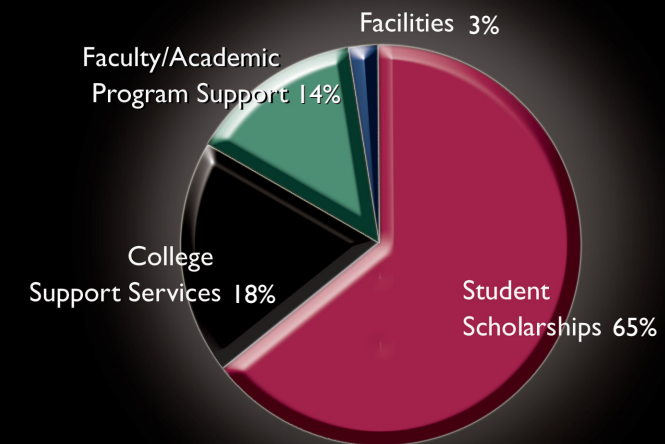

Program Support from Unrestricted Funds: $1,707,869